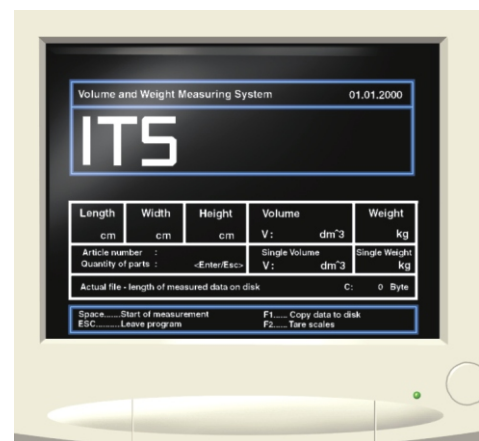

Size Gauge

Size & Weight Of Irregular Shaped Items

Infrared Weighing & Measuring Bay
For Accurate Volumetric Measurements

PC Keyboard
For Data Manipulation

Mobile Work Station
For Portability

High Powered PC For
Advanced Information
Processing

Ability To Measure Object of Any Shape

Display Showing Detailed Information